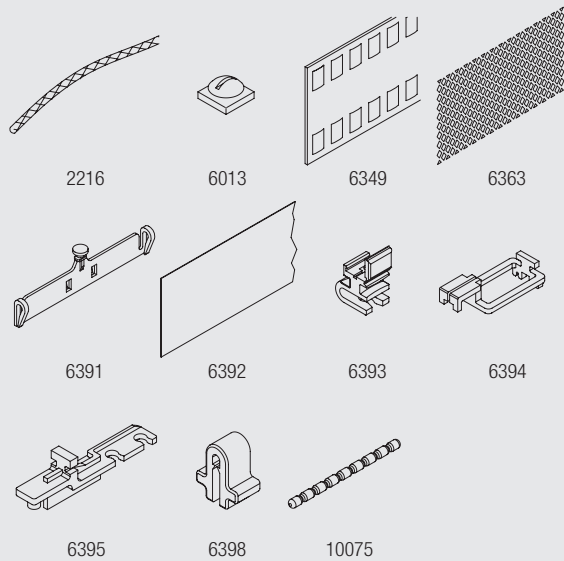

System Dimensions

2191

unlimited

97 lbs

Wave XL: Max. 20 ft

Wave XL: Max. 33 lbs

System Options

Wave curtain heading system

The Wave is an exciting new contemporary curtain heading system which allows curtains to hang in a continuous wave which is smooth, simple and elegant.

The Wave components are:

- 6345 Glider Cord 60 mm
- 6346 Glider Cord 80 mm
- 3582 Hook
- 6349 Curtain tape
- 6363 Iron tape
- 6364 Extension
- 6365 Hanger
- 6367 Wave Master Carrier
- 6368 Wave Carrier
- 10075 Lead weight 50 gr/m
- 6013 End stop

Wave XL curtain heading system

Wave XL is especially designed for high and large application areas through generously designed waves with large cross section dimensions.

The Wave XL components are:

- 2216 Cord 0.85 mm
- 6013 End stop
- 6349 Curtain tape
- 6363 Iron tape
- 6391 Hanger
- 6392 Heading film
- 6393 Glider
- 6394 Carrier
- 6395 Extension
- 6398 Clip
- 10075 Lead weight 50gr/m