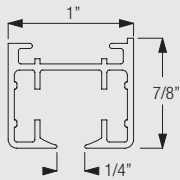

Hand Operated Drapery Track Systems

 **SilentGliss**[®]

Hand Operated Drapery Track System

Silent Gliss® 2191

Product Information

- Solid hand drawn drapery track.
- Stacking: single, split and multiple stacks.
- Ceiling, wall and recess possibilities.
- The minimum bending radius is 12".
- Standard colors: anodized aluminum and white powder coat.
- Standard length of track is 20' but can go to unlimited length with special connecting bridges.
- Compatible with the exclusive Silent Gliss Wave and Wave XL Curtain Heading Systems.

2191

Profile and Bending Information

Main profile

2191

Min. bending radius 12"
Wave XL: Min. bending radius 20"

Recess profile

5117

Cannot be bent

How to measure

Stack size calculation Wave XL

a = Stack depth 14 in.
b = Stack size
c = Min. distance 9 in.

System width (in)		30-42	43-56	57-71	71-85	85-99	100-113	114-127	128-141	142-156
 System width (in)	b	9	10	12	14	16	18	20	22	24
System width (in)		156-169	170-184	185-198	199-212	213-226	227-240			
 System width (in)	b	26	28	30	32	34	36			
System width (in)		61-86	86-114	115-142	143-170	171-198	199-227	228-240		
 System width (in)	b	9	10	12	14	16	18	20		

System Dimensions

2191

unlimited

97 lbs

Wave XL: Max. 20 ft

Wave XL: Max. 33 lbs

System Options

Wave curtain heading system