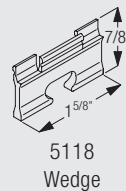

Wave XL curtain heading system

Wave XL is especially designed for high and large application areas through generously designed waves with large cross section dimensions.

The Wave XL components are:

- 2216 Cord 0.85 mm
- 6013 End stop
- 6349 Curtain tape
- 6363 Iron tape
- 6391 Hanger
- 6392 Heading film
- 6393 Glider
- 6394 Carrier
- 6395 Extension
- 6398 Clip
- 10075 Lead weight 50gr/m

Mounting Options

Ceiling mounting with clamp 3825

3825
Clamp

Ceiling mounting with bracket 3832

3832
Bracket

Recess mounting with recess profile 5117

2191

dme_05117_us_
el_5100.eps
5117
Recess Profile

5118
Wedge

Wall mounting with adjustable brackets 0829, 0831 with slider 0828 and clamp 3832

0829
Wall Bracket (2 3/4")

0831
Wall Bracket (4")

0828
Slider

3832
Bracket

Brackets feature thread for screw M4x8 for mounting the bracket 3832.