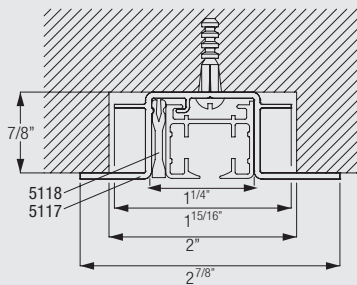

Wave XL curtain heading system

Wave XL is especially designed for high and large application areas through generously designed waves with large cross section dimensions.

The Wave XL components are:

- 2216 Cord 0.85 mm
- 6013 End stop
- 6349 Curtain tape
- 6363 Iron tape
- 6391 Hanger
- 6392 Heading film
- 6393 Glider
- 6394 Carrier
- 6395 Extension
- 6398 Clip
- 10075 Lead weight 50gr/m

Mounting Options

Ceiling mounting with clamp 3825

3825
Clamp

Ceiling mounting with bracket 3832

3832
Bracket

Recess mounting with recess profile 5117

2191

dme_05117_us_
el_5100.eps
5117
Recess Profile

5118
Wedge

Wall mounting with adjustable brackets 0829, 0831 with slider 0828 and clamp 3832

0829
Wall Bracket (2 3/4")

0831
Wall Bracket (4")

0828
Slider

3832
Bracket

Brackets feature thread for screw M4x8 for mounting the bracket 3832.