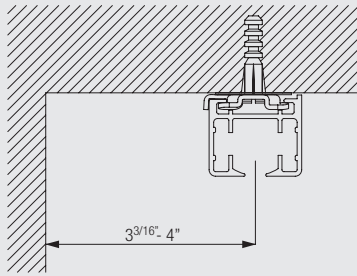

Mounting Options

Ceiling mounting with clamp 3825