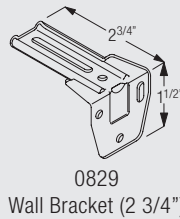

Mounting Options

Ceiling mounting with clamp 3825

3825
Clamp

Ceiling mounting with bracket 3832

3832
Bracket

Recess mounting with recess profile 5117

2191

dme_05117_us_
el_5100.eps
5117
Recess Profile

5118
Wedge

Wall mounting with adjustable brackets 0829, 0831 with slider 0828 and clamp 3832

0829
Wall Bracket (2 3/4")

0831
Wall Bracket (4")

0828
Slider

3832
Bracket

Brackets feature thread for screw M4x8 for mounting the bracket 3832.