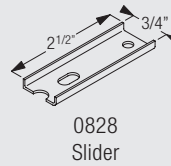

Mounting Options

Ceiling mounting with clamp 3825

3825
Clamp

Ceiling mounting with bracket 3832

3832
Bracket

Recess mounting with recess profile 5117

2191

dme_05117_us_
el_5100.eps
5117
Recess Profile

5118
Wedge

Wall mounting with adjustable brackets 0829, 0831 with slider 0828 and clamp 3832

0829
Wall Bracket (2 3/4")

0831
Wall Bracket (4")

0828
Slider

3832
Bracket

Brackets feature thread for screw M4x8 for mounting the bracket 3832.

Standard Accessories

2191

2191 / 5400 system extrusion

3825

Swing clamp

6013	Endstop		6086	End stop (removable)	
6098	Roller				

Optional Accessories

0829	Wall Bracket (2 3/4")		0831	Wall Bracket (4")	
2216	Cord (ø 1/32")		3832	Installation bracket for curved tracks	
5115	2191 extrusion connecting bridge		5117	Recess Profile	
5118	Wedge		6007	Endstop	
6013	Endstop		6086	End stop (removable)	
6094	Roller w/ hook		6283	Roller	
6349	Curtain tape		6363	Iron tape	
6391	Hanger for Wave XL		6392	Heading film for Wave XL	
6393	Glider for Wave XL		6394	Carrier for Wave XL	
6395	Extension for Wave XL		6398	Clip for Wave XL	