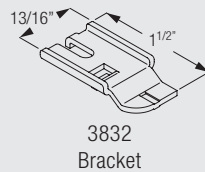

Ceiling mounting with bracket 3832

3832
Bracket