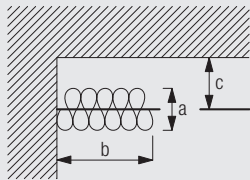

Hand Operated Drapery Track Systems

 **SilentGliss**[®]

Hand Operated Drapery Track System

Silent Gliss® 2191

Product Information

- Solid hand drawn drapery track.
- Stacking: single, split and multiple stacks.
- Ceiling, wall and recess possibilities.
- The minimum bending radius is 12".
- Standard colors: anodized aluminum and white powder coat.
- Standard length of track is 20' but can go to unlimited length with special connecting bridges.
- Compatible with the exclusive Silent Gliss Wave and Wave XL Curtain Heading Systems.

2191

Profile and Bending Information

Main profile

2191

Min. bending radius 12"
Wave XL: Min. bending radius 20"

Recess profile

5117

Cannot be bent

How to measure

Stack size calculation Wave XL

a = Stack depth 14 in.
b = Stack size
c = Min. distance 9 in.

System width (in)		30-42	43-56	57-71	71-85	85-99	100-113	114-127	128-141	142-156
 System width (in)	b	9	10	12	14	16	18	20	22	24
System width (in)		156-169	170-184	185-198	199-212	213-226	227-240			
 System width (in)	b	26	28	30	32	34	36			
System width (in)		61-86	86-114	115-142	143-170	171-198	199-227	228-240		
 System width (in)	b	9	10	12	14	16	18	20		