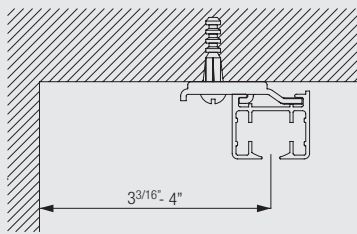

Ceiling mounting with bracket 3832

3832
Bracket