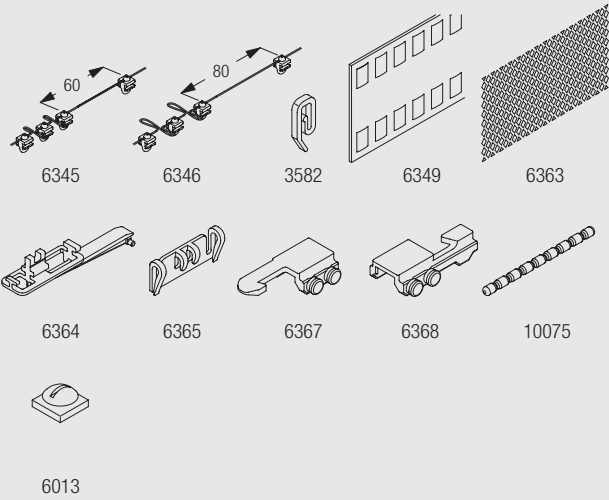

How to measure

Stack size calculation Wave XL

a = Stack depth 14 in.
b = Stack size
c = Min. distance 9 in.

System width (in)		30-42	43-56	57-71	71-85	85-99	100-113	114-127	128-141	142-156
 System width (in)	b	9	10	12	14	16	18	20	22	24
System width (in)		156-169	170-184	185-198	199-212	213-226	227-240			
 System width (in)	b	26	28	30	32	34	36			
System width (in)		61-86	86-114	115-142	143-170	171-198	199-227	228-240		
 System width (in)	b	9	10	12	14	16	18	20		

System Dimensions

2191

unlimited

97 lbs

Wave XL: Max. 20 ft

Wave XL: Max. 33 lbs

System Options

Wave curtain heading system

The Wave is an exciting new contemporary curtain heading system which allows curtains to hang in a continuous wave which is smooth, simple and elegant.

The Wave components are:

- 6345 Glider Cord 60 mm
- 6346 Glider Cord 80 mm
- 3582 Hook
- 6349 Curtain tape
- 6363 Iron tape
- 6364 Extension
- 6365 Hanger
- 6367 Wave Master Carrier
- 6368 Wave Carrier
- 10075 Lead weight 50 gr/m
- 6013 End stop