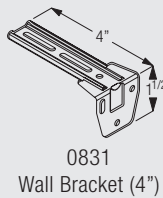

Mounting Options

Ceiling mounting with clamp 3825

3825
Clamp

Ceiling mounting with bracket 3832

3832
Bracket

Recess mounting with recess profile 5117

2191

dme_05117_us_
el_5100.eps
5117
Recess Profile

5118
Wedge

Wall mounting with adjustable brackets 0829, 0831 with slider 0828 and clamp 3832

0829
Wall Bracket (2 3/4")

0831
Wall Bracket (4")

0828
Slider

3832
Bracket

Brackets feature thread for screw M4x8 for mounting the bracket 3832.