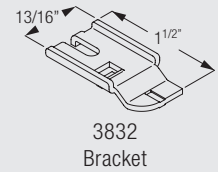

5118
Wedge

Wall mounting with adjustable brackets 0829, 0831 with slider 0828 and clamp 3832

0829
Wall Bracket (2 3/4")

0831
Wall Bracket (4")

0828
Slider

3832
Bracket

Brackets feature thread for screw M4x8 for mounting the bracket 3832.